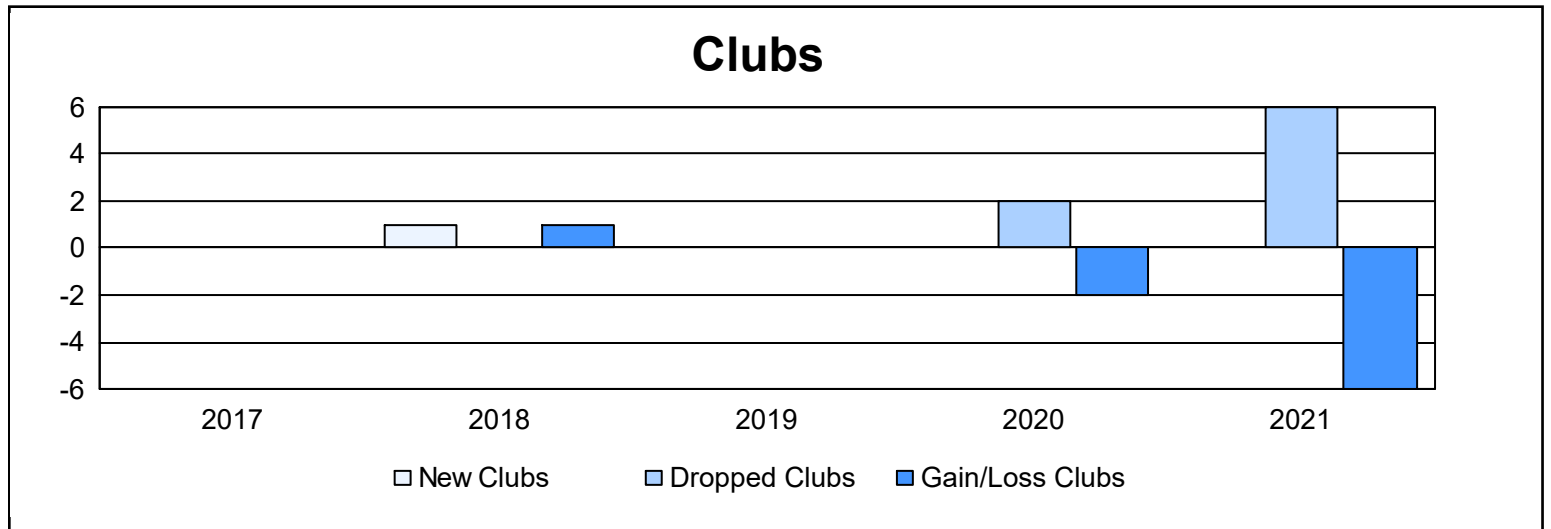

Year	New Clubs	Dropped Clubs	Gain/ Loss Clubs	New Members	Charter Members	Reinstate Members	Transfer Members	Total Member Added	Total Members Dropped	Gain/ Loss Members
2016-2017	0	0	0	121	0	5	5	131	169	-38
2017-2018	1	0	1	97	27	3	4	131	165	-34
2018-2019	0	0	0	94	0	3	3	100	162	-62
2019-2020	0	2	-2	88	0	2	4	94	113	-19
2020-2021	0	6	-6	64	9	1	16	90	183	-93
<b>Average</b>	<b>0</b>	<b>2</b>	<b>-1</b>	<b>93</b>	<b>7</b>	<b>3</b>	<b>6</b>	<b>109</b>	<b>158</b>	<b>-49</b>

### Membership Composition June 2021 Cumulative