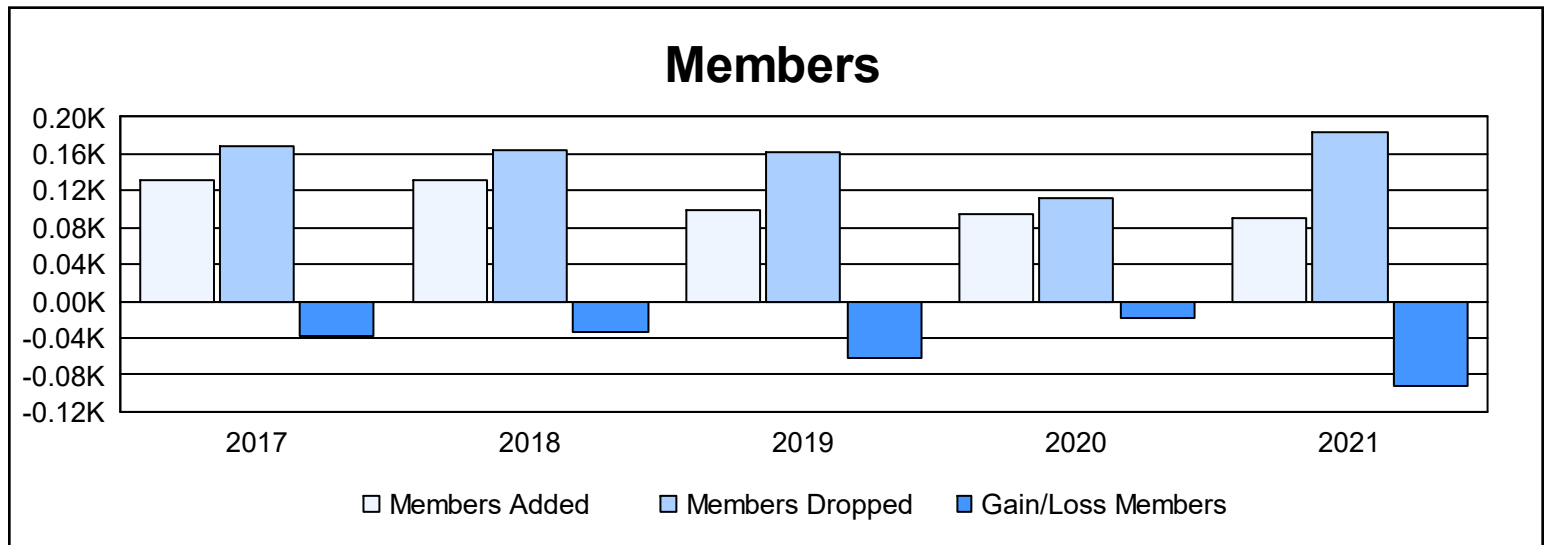

Year	New Clubs	Dropped Clubs	Gain/ Loss Clubs	New Members	Charter Members	Reinstate Members	Transfer Members	Total Member Added	Total Members Dropped	Gain/ Loss Members
2016-2017	0	0	0	121	0	5	5	131	169	-38
2017-2018	1	0	1	97	27	3	4	131	165	-34
2018-2019	0	0	0	94	0	3	3	100	162	-62
2019-2020	0	2	-2	88	0	2	4	94	113	-19
2020-2021	0	6	-6	64	9	1	16	90	183	-93
<b>Average</b>	<b>0</b>	<b>2</b>	<b>-1</b>	<b>93</b>	<b>7</b>	<b>3</b>	<b>6</b>	<b>109</b>	<b>158</b>	<b>-49</b>

### Membership Composition June 2021 Cumulative