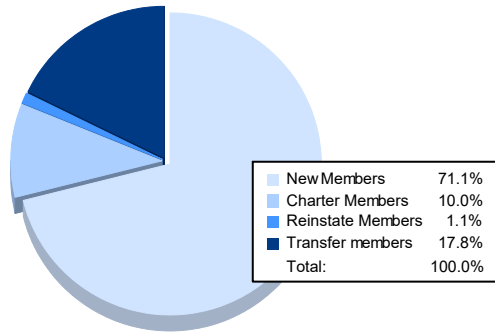

Year	New Clubs	Dropped Clubs	Gain/ Loss Clubs	New Members	Charter Members	Reinstate Members	Transfer Members	Total Member Added	Total Members Dropped	Gain/ Loss Members
2016-2017	0	0	0	121	0	5	5	131	169	-38
2017-2018	1	0	1	97	27	3	4	131	165	-34
2018-2019	0	0	0	94	0	3	3	100	162	-62
2019-2020	0	2	-2	88	0	2	4	94	113	-19
2020-2021	0	6	-6	64	9	1	16	90	183	-93
<b>Average</b>	<b>0</b>	<b>2</b>	<b>-1</b>	<b>93</b>	<b>7</b>	<b>3</b>	<b>6</b>	<b>109</b>	<b>158</b>	<b>-49</b>

### Membership Composition June 2021 Cumulative